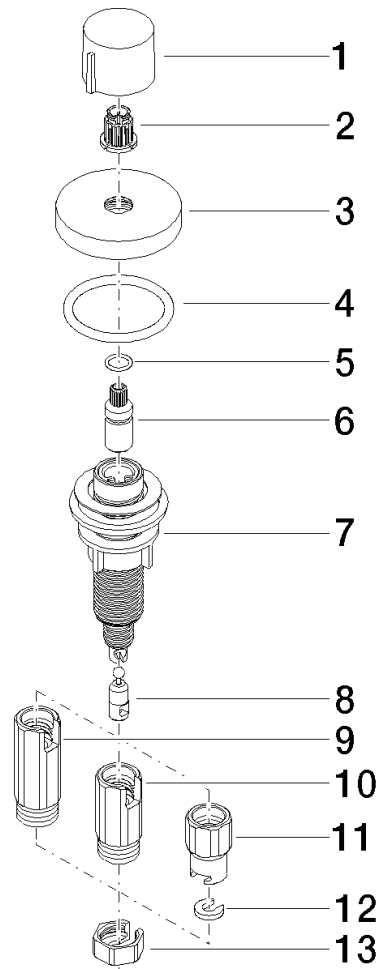

Strainer waste with control handle - Chrome

ELIO

10 710 970

- control for single basin
- including adapter for Bowden cable

Fits ELIO, ENO, MEM, META SQUARE, SYNC, TARA and TARA ULTRA

Fits: ELIO, MEM, TARA, TARA ULTRA, META SQUARE

	Chrome	10 710 970-00
	Brushed Platinum	10 710 970-06
	Platinum	10 710 970-08
	Durabress (23kt Gold)	10 710 970-09
	Dark Chrome	10 710 970-19
	Brushed Durabress (23kt Gold)	10 710 970-28
	Matte Black	10 710 970-33
	Brushed Champagne (22kt Gold)	10 710 970-46
	Champagne (22kt Gold)	10 710 970-47
	Brushed Chrome	10 710 970-93
	Brushed Dark Platinum	10 710 970-99

10 710 970

mm [inches]

10 710 970

Parts for other finishes can be found here: Brushed Platinum

Spare parts list

No.	Item Number	Name	Quantity used	Delivery time
1	09 20 97 030-00	handle	1	10
2	90 12 12 002 00 90	fixing cap	1	2
3	09 27 87 006-00	rosette	1	10
4	90 14 10 043 00 90	seal	1	2
5	09 14 10 042 90	seal	1	2
6	09 29 06 087-00	spindle	1	10
7	04 30 01 029 00 90	adaptor	1	2
8	09 24 03 175 90	adaptor	1	2
9	09 11 10 073-07	connection	1	30
10	09 11 10 074-07	connection	1	30
11	09 11 10 079-07	connection	1	30
12	09 30 11 087 90	disc	1	2
13	09 23 30 024-07	nut	1	30